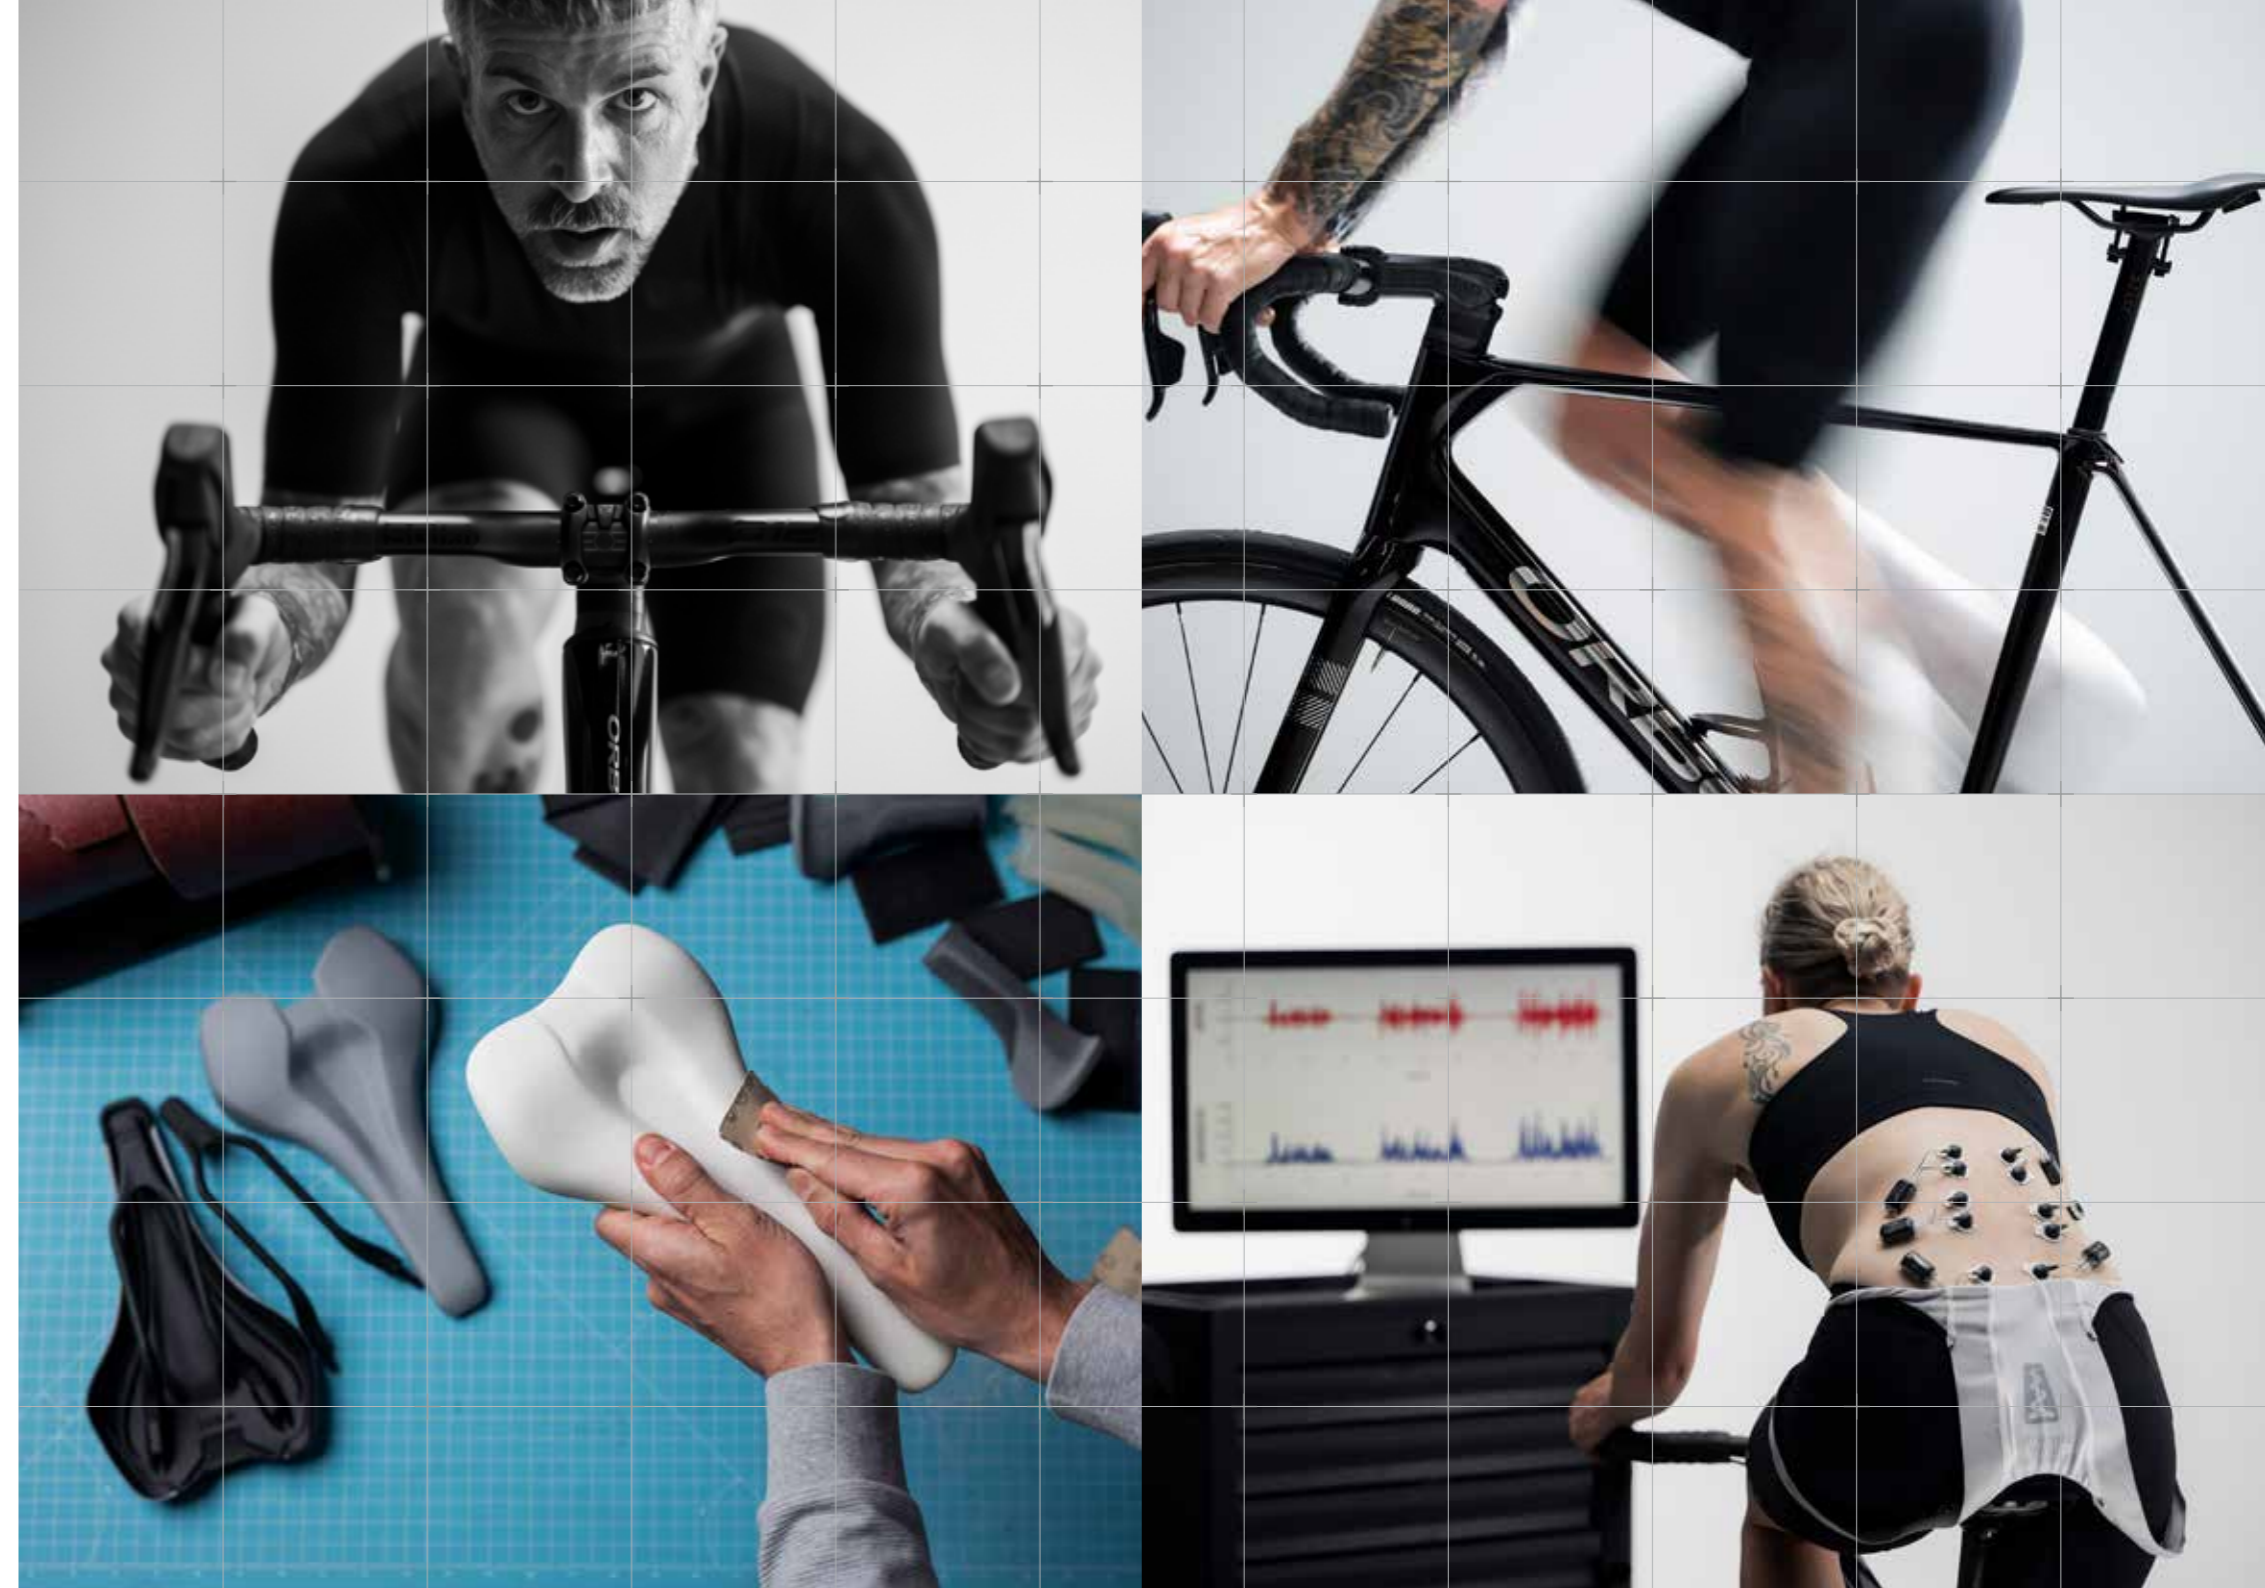

THIS IS THE DIFFERENCE.

At SQlab, we don't believe in guesswork. Every innovation starts in the Lab – the heart of our research and development. Here, science, biomechanics, and cutting-edge technology come together to redefine the riding experience.

We measure. We analyze. We optimize.

From pressure mapping to extensive field testing, every product is backed by data and designed with ergonomic precision. The SQlab Lab is where riders' needs meet science, ensuring that comfort, performance, and health are not just promises, but proven facts.

But innovation doesn't stop with technology. It's about rethinking cycling ergonomics from the ground up. Every curve of a saddle, every millimeter of a grip, every design decision follows one simple principle: it has to work better – for every rider.

The SQlab Lab is not just a place. It's a mindset. A commitment to making cycling healthier, more efficient, and more enjoyable. Because when science meets cycling, you feel the difference.