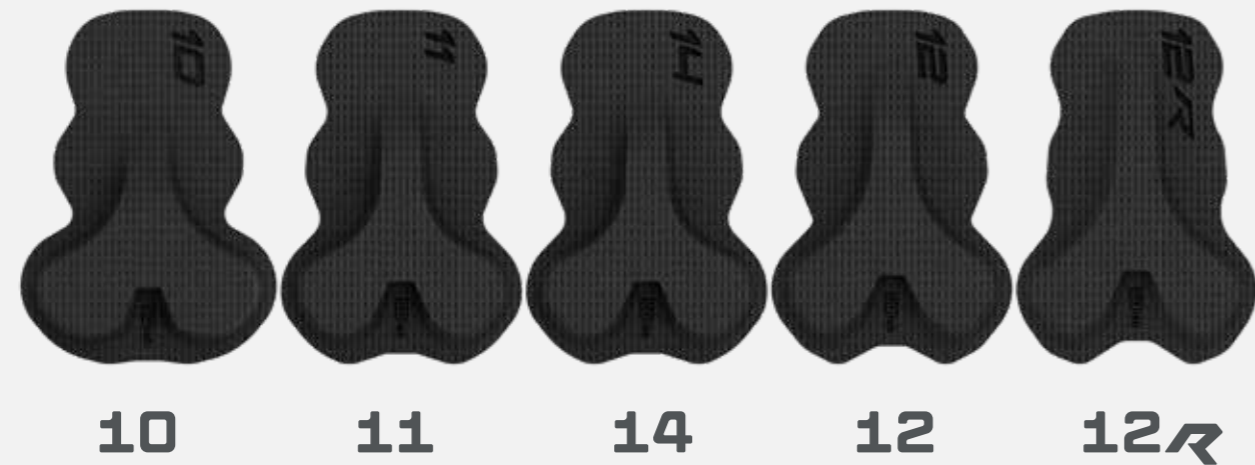

## SQlab grip series – Feel the Difference

721 2.0  
City

702 2.0  
Trekking Comfort

710 2.0  
MTB / Trekking Sport

711 2.1  
Trail & Down  
Country

711R  
MTB Race

70X 2.0 Pro  
All Mountain &  
Enduro

7 1/2  
Kids