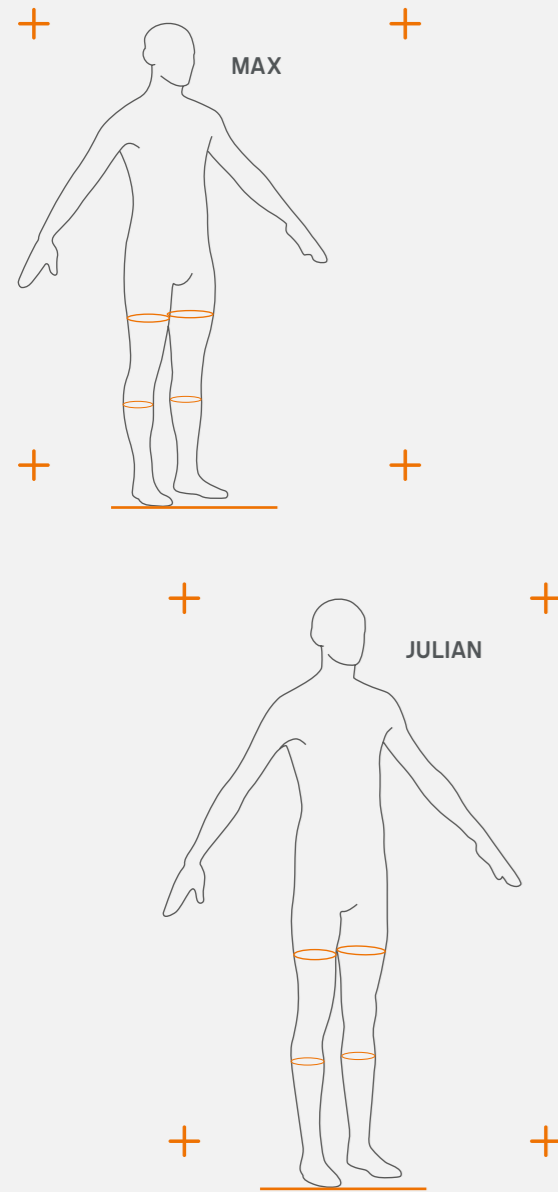

ADAPTIVE SIZING – perfect fit, maximum performance

Traditional clothing sizes are often insufficient to optimally fit protectors to different body shapes. This is exactly where the Adaptive Sizing model from ION x SQlab comes in: based on ergonomic insights, a new sizing system has been developed that goes beyond standard sizes and for the first time takes body proportions into account.

The starting point: Many customers initially orient themselves to their usual clothing size –for example, “both M.” However, for the fit of knee or shin protectors, the thigh or calf circumference is particularly important. A protector that is too long or too short can significantly impair the fit, protective effect, and comfort.

The solution: Each clothing size from S to XL will now be available in two length variants: Tall and Short. The size selection takes place in two steps:

1. Determining the circumference (e.g. thigh for knee protectors)
  - »» defines the basic size (S-XL)
2. Considering the body height
  - »» selection of Tall or Short

Practical example: Julian wears size M, is tall and therefore uses M Tall. Max also wears size M, but is shorter and uses M Short.

The new Adaptive Sizing ensures a more precise fit and optimizes both comfort and protection –fully in line with the shared mission of ION and SQlab: to unite technology and ergonomics to elevate the riding experience to a new level.

ION K-PACT/K-PACT ZIP

ION K-Pact –Protection that fits – The updated ION K-Pact sets new standards with a 25% larger protection surface and a Level 2-certified ARCON protector, delivering uncompromising safety in rough conditions. Additional side and upper pads enhance protection without limiting freedom of movement.