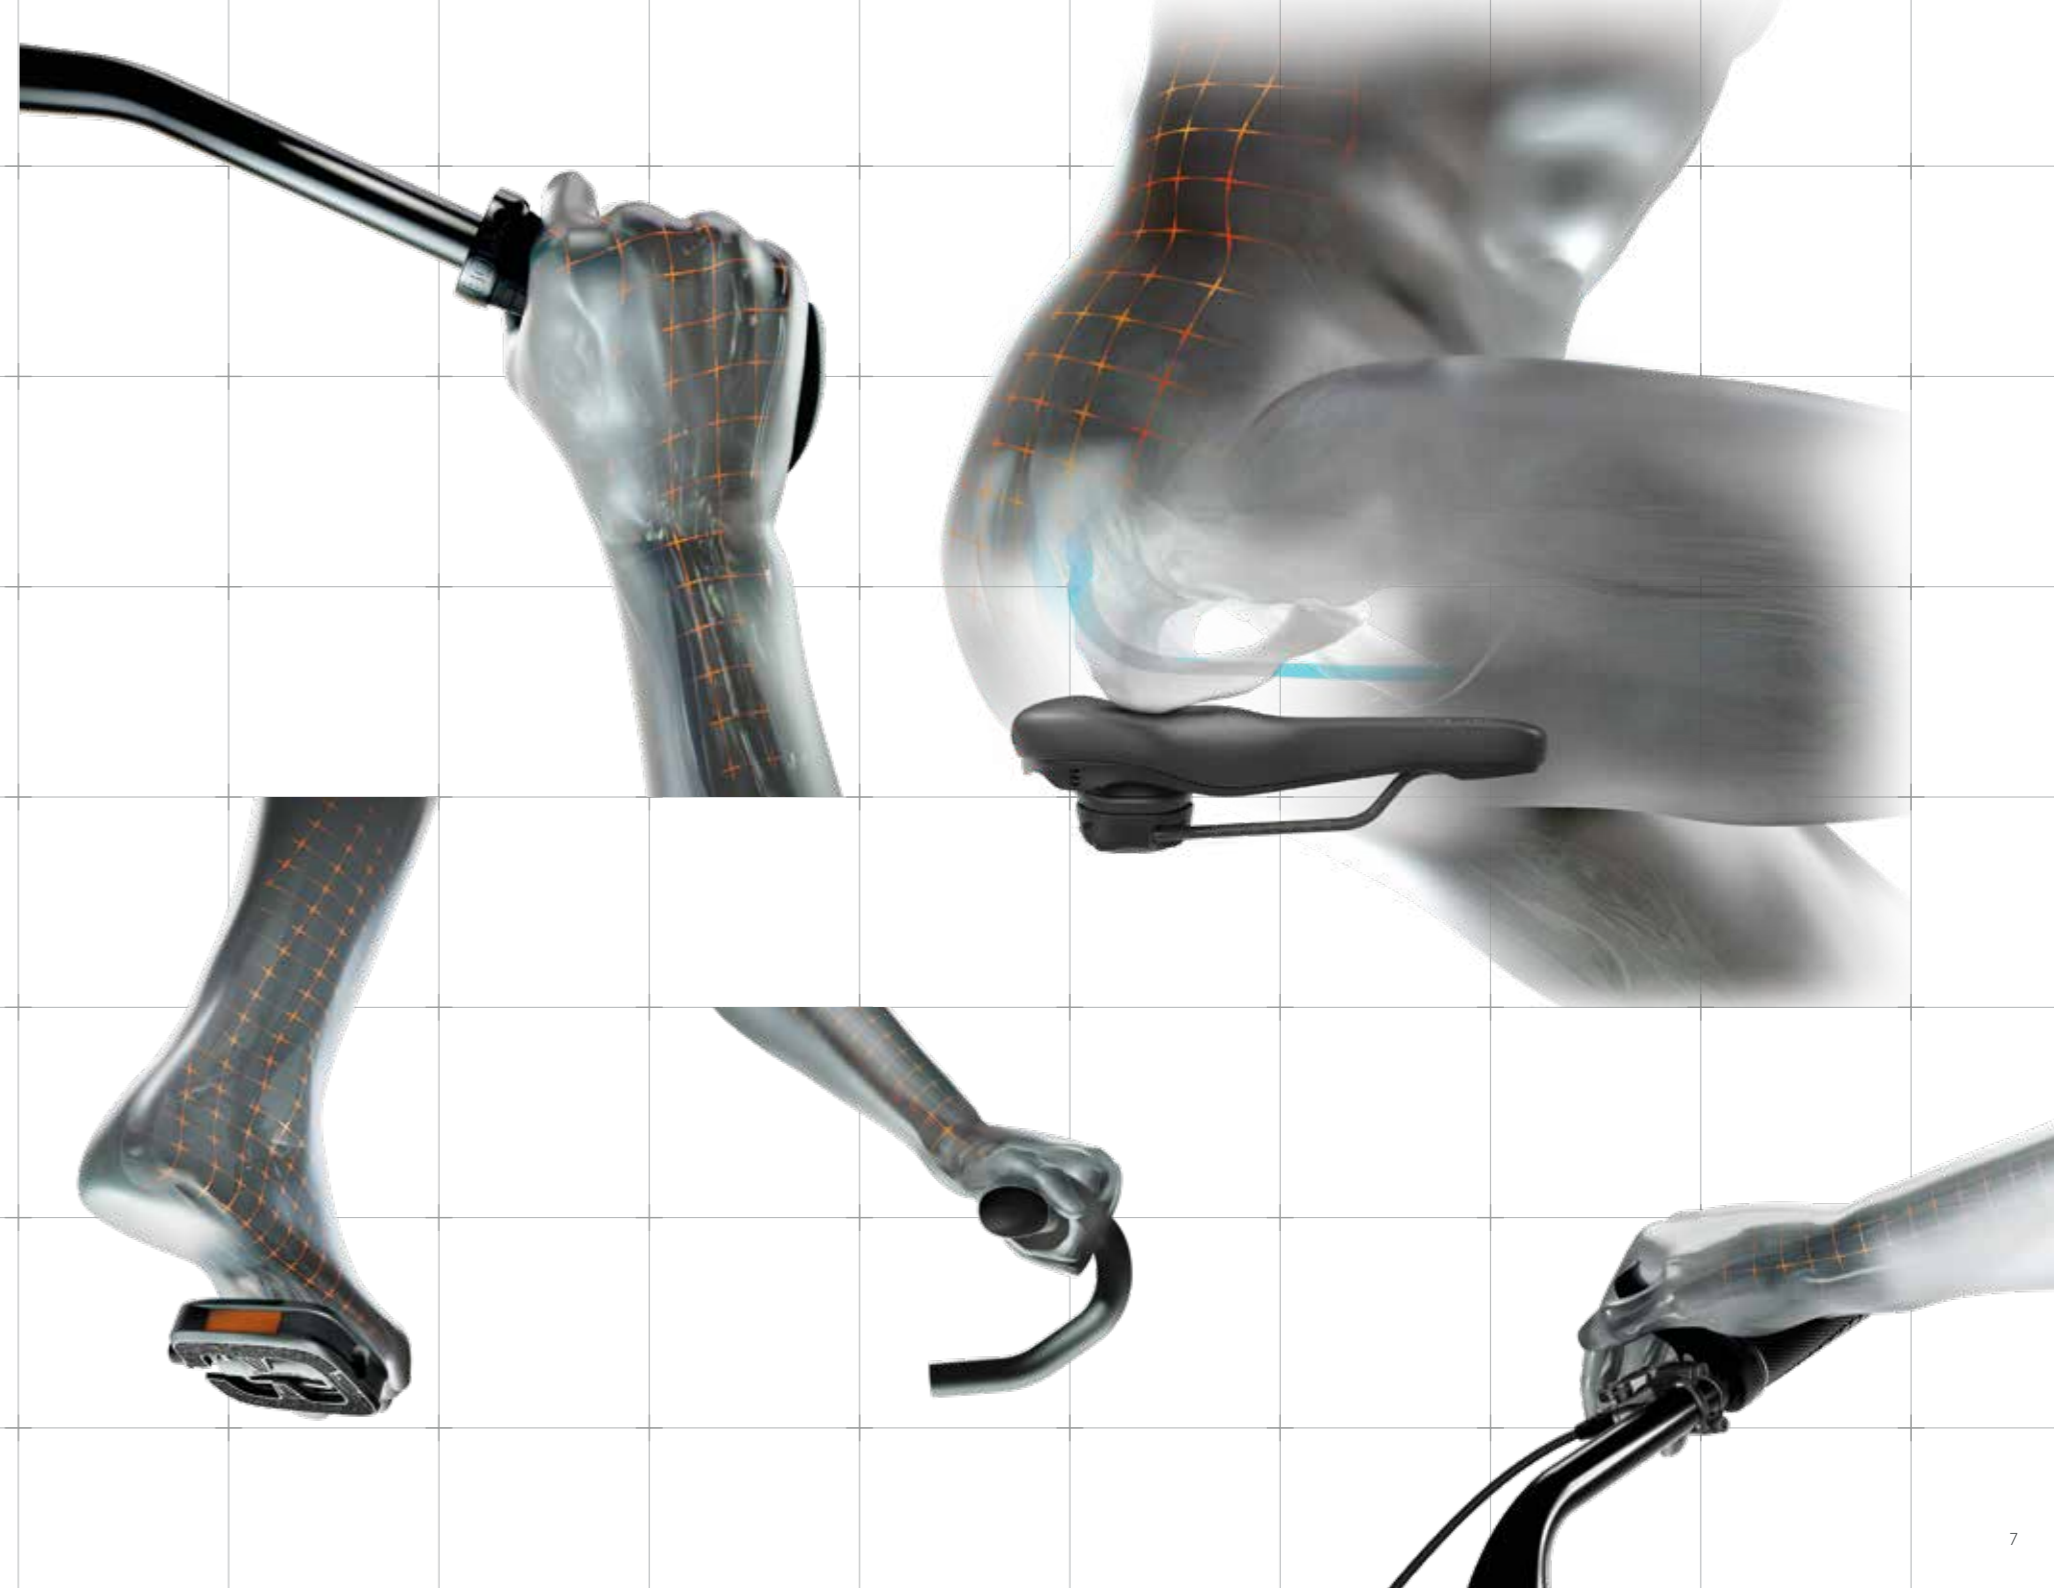

ERGONOMICS IS OUR DNA

At SQlab, we rethink cycling –from the rider’s perspective. Because anyone who wants to ride longer, healthier, and with more joy needs products that fit perfectly.

That’s why we develop ergonomic solutions for every contact point on the bike: hands, pelvis, and feet. Whether on the road, trail, or during daily commutes –our goal remains the same: maximum performance, noticeable comfort, and lasting prevention.

At the heart of it all is our intelligent sizing system. By precisely measuring the three key contact points and tailoring product concepts to individual needs, cyclists find exactly what fits –helping them boost their performance and avoid discomfort or injury.

To ensure this ergonomic approach is reflected not only in our products but also in the customer experience, we regularly and thoroughly train our dealer network. This way, our customers benefit from expert advice and dedicated support –right where they need it most.

This is the Difference.

+

+

+