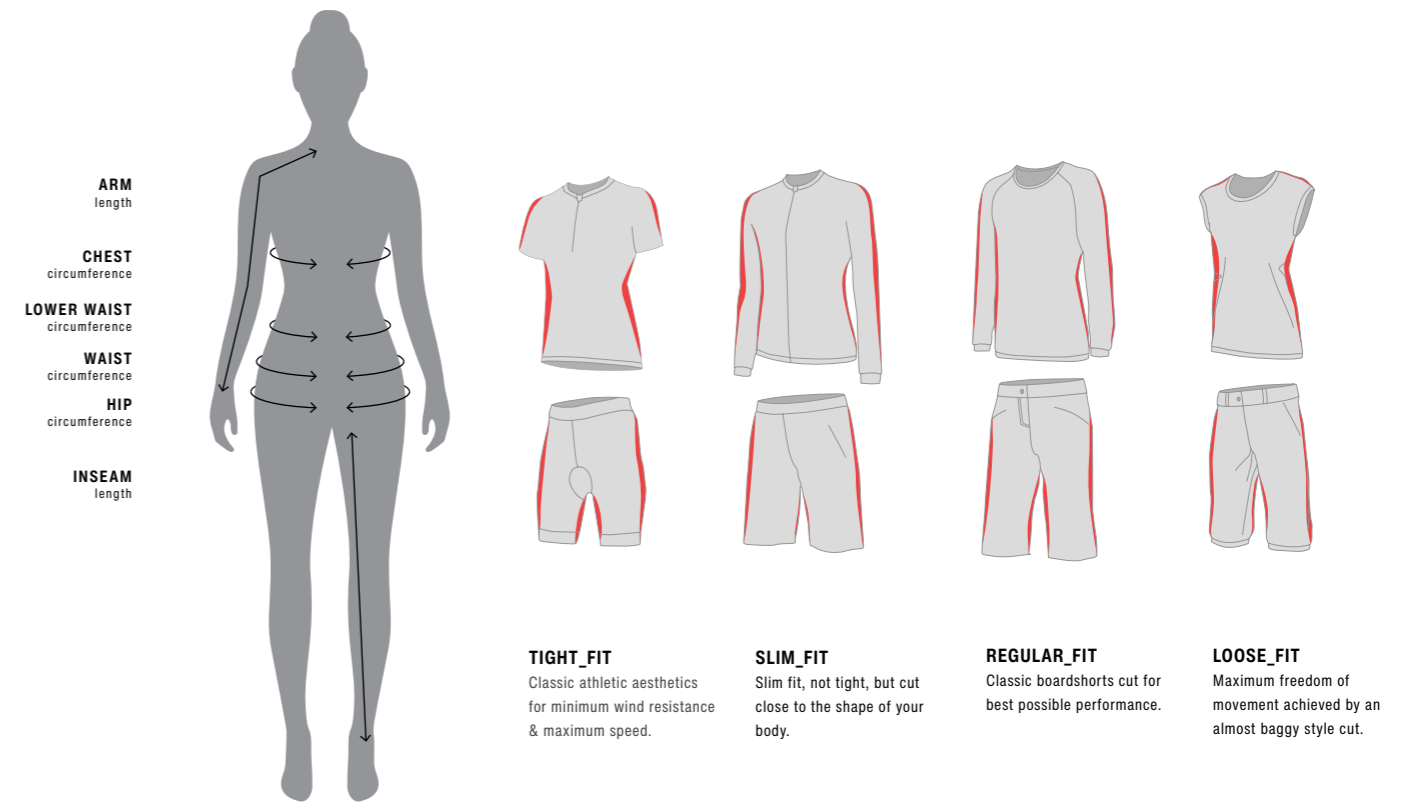

SIZE CHART FIT GUIDE WOMEN

BIKEWEAR

WOMEN

SIZE_TOPS WOMEN	XS		S		M		L		XL	
	Euro / cm	US / inch	Euro / cm	US / inch	Euro / cm	US / inch	Euro / cm	US / inch	Euro / cm	US / inch
Arm length	65 - 67	25 - 26	68 - 70	26,5 - 27	71 - 73	27,5 - 28	74 - 76	28,5 - 29,5	77 - 79	30 - 31
Chest circumference	80 - 84	31 - 32,5	85 - 89	33 - 34,5	90 - 94	35 - 36,5	95 - 99	37 - 38,5	100 - 104	39 - 40,5
Waist circumference	60 - 64	23 - 25	65 - 69	25 - 27	70 - 74	27 - 29	75 - 79	29 - 30,5	80 - 84	31 - 32,5
Hip circumference	87 - 92	34 - 36	93 - 98	36 - 38	99 - 104	39 - 40,5	105 - 110	41 - 43	111 - 116	43 - 45

SIZE_BOTTOMS WOMEN	XS		S		M		L		XL	
	Euro / cm	US / inch	Euro / cm	US / inch	Euro / cm	US / inch	Euro / cm	US / inch	Euro / cm	US / inch
Lower waist circumference	72 - 77	28 - 30	78 - 83	30 - 32	84 - 89	33 - 35	90 - 95	35 - 37	96 - 101	37 - 39
Hip circumference	87 - 92	34 - 36	93 - 98	36 - 38	99 - 104	39 - 40,5	105 - 110	41 - 43	111 - 116	43 - 45
Inseam length	77 - 79	30 - 31	77 - 79	30 - 31	80 - 82	31 - 32	80 - 82	31 - 32	83 - 85	32 - 33