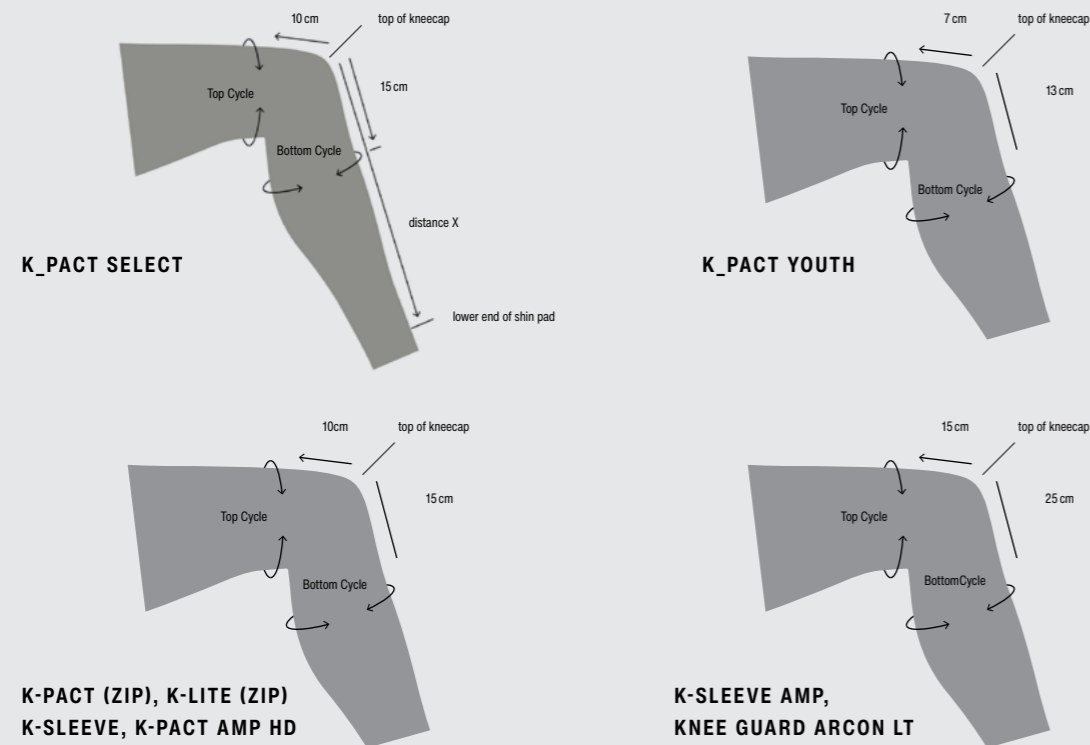

KNEE PROTECTION