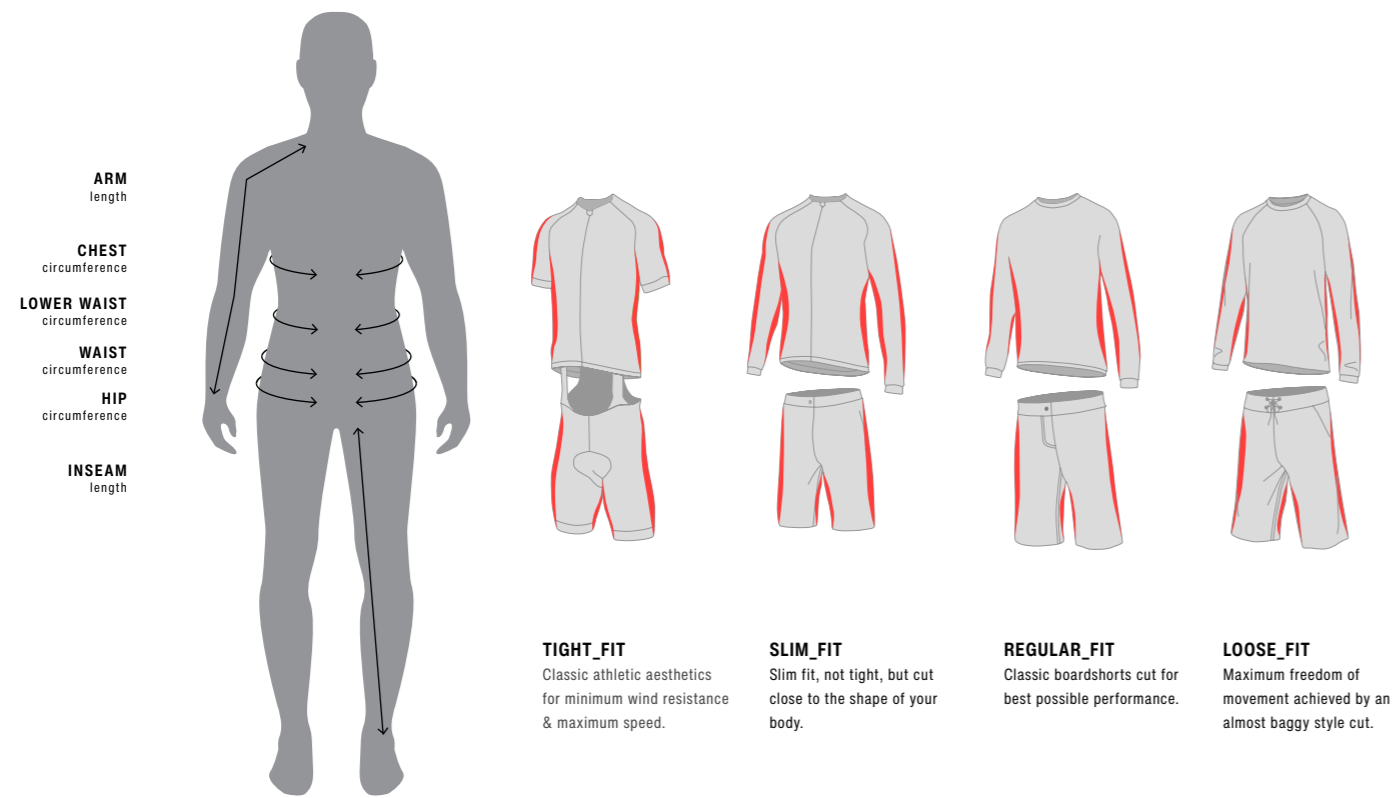

SIZE CHART FIT GUIDE MEN

BIKEWEAR

MEN

SIZE_TOPS MEN	XS		S		M		L		XL		XXL	
	Euro / cm	US / inch	Euro / cm	US / inch	Euro / cm	US / inch	Euro / cm	US / inch	Euro / cm	US / inch	Euro / cm	US / inch
Arm length	70 - 72	27,5 - 28,5	73 - 75	28,5 - 29	76 - 78	29,5 - 30,5	79 - 81	31 - 31,5	82 - 84	32 - 33	85 - 87	33 - 34
Chest circumference	86 - 90	34 - 35,5	91 - 95	35,5 - 37,5	96 - 100	37,5 - 39	101 - 105	39 - 41	106 - 110	41 - 43	111 - 115	43 - 45
Waist circumference	75 - 79	29,5 - 31	80 - 84	31 - 33	85 - 89	33 - 35	90 - 94	35 - 37	95 - 99	37 - 38,5	100 - 104	39 - 40,5
Hip circumference	86 - 90	33,5 - 35,5	91 - 96	35,5 - 38	97 - 102	38 - 40	103 - 108	40 - 42	109 - 114	42,5 - 44,5	115 - 120	44,5 - 47

SIZE_BOTTOMS MEN	XS		S		M		L		XL		XXL	
	Euro / cm	US / inch	Euro / cm	US / inch	Euro / cm	US / inch	Euro / cm	US / inch	Euro / cm	US / inch	Euro / cm	US / inch
Lower waist circumference	75 - 80	29 - 31	81 - 86	31,5 - 33,5	87 - 92	34 - 36	93 - 98	36 - 38	99 - 104	39 - 40,5	105 - 110	41 - 43
Hip circumference	85 - 90	33 - 35	91 - 96	35 - 38	97 - 102	38 - 40	103 - 108	40 - 42	109 - 114	42 - 44	115 - 120	44 - 47
Inseam length	77 - 82	30 - 32	77 - 82	30 - 32	83 - 85	32 - 33	86 - 88	34 - 35	86 - 88	34 - 35	89 - 91	35 - 36

* The following size charts will help you to estimate your individual size. Please consider the chart only as approximate values. For a perfect fit we recommend to try on. For knee and elbow pads we recommend a tight fit in order to ensure the best protection.