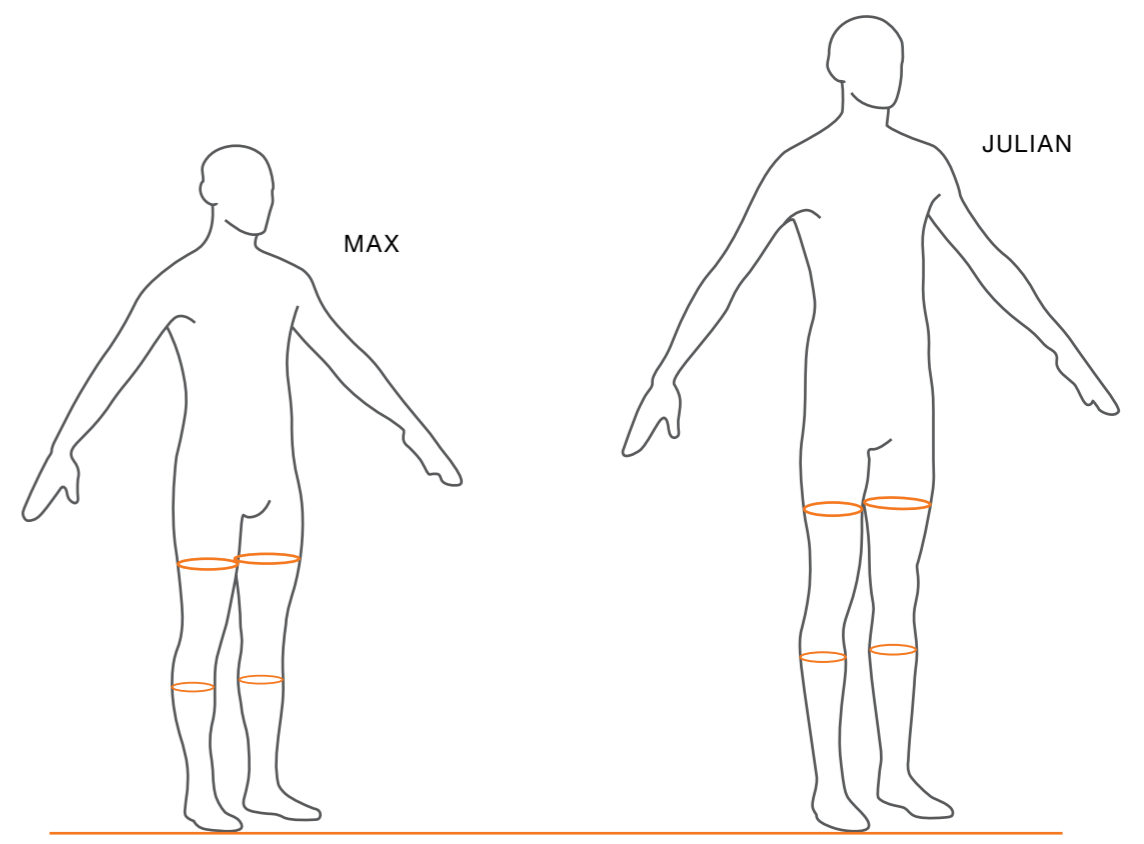

ADAPTIVE SIZING –PERFECT FIT, MAXIMUM PERFORMANCE

Traditional sizes are often insufficient to optimally fit our protector to different body shapes. This is exactly where the Adaptive Sizing model from ION x SQlab comes in: based on ergonomic insights, a new sizing system has been developed that goes beyond standard sizes and for the first time takes body proportions into account.

The starting point: instead of focusing on traditional sizing strategies, for the fit of knee or shin protectors we know focus on the thigh or calf circumference as particularly important. A protector that is too long or too short can significantly impair the fit, protective effect, and comfort.

For these specific products, protection sizes will be available from S to XL, with two extra lengths variants: Tall and Short. The size selection takes place in two steps:

1. Determining the circumference (e.g., thigh for knee protectors) >>> defines the basic size (S–XL)
2. Considering the body height >>> selection of Tall or Short

The new Adaptive Sizing ensures a more precise fit and optimizes both comfort and protection – fully in line with the shared mission of ION and SQlab: to unite technology and ergonomics to elevate the riding experience to a new level.

SQlab
SPORTS ERGONOMICS

ION E-PACT

Dirt / Downhill
Sizes: S, M, L, XL
Price: 99,99 €
Article Number: 27260-5901

ION K-PACT/K-PACT ZIP

Dirt / Downhill
Sizes: S-short, S-tall, M-short, M-tall, L-short, L-tall, XL-short, XL-tall
Price: 119,99 € / 139,99 € (ZIP)
Article Number: 27260-5900
Article Number: 27260-5970 (ZIP)

ION ARCON CORE ELBOW

All Mountain /Enduro
Sizes: S, M, L, XL
Price: 79,99 €
Article Number: 27260-5912

ION ARCON CORE KNEE

All Mountain /Enduro
Sizes: S-short, S-tall, M-short, M-tall, L-short, L-tall, XL-short, XL-tall
Price: 89,99 €
Article Number: 27260-5911