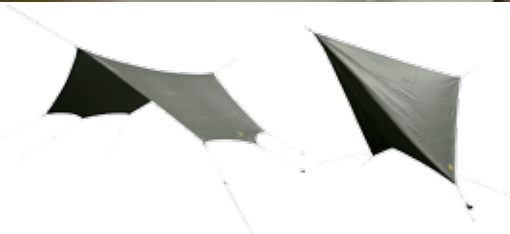

escape. dream. relax.

Single Parachute Silk Hammock

Size: 108x55 in / 275x140 cm

Contains: single parachute hammock, alucarabiners, tree straps, compression bag & instruction

Made of strong, durable & light parachute fabric for maximum comfort. Set up in seconds & easy to clean.

Double Parachute Silk Hammock

Size: 118x78 in / 300x200 cm

Contains: double parachute hammock, alucarabiners, tree straps, compression bag & instruction

Made of strong, durable & light parachute fabric for maximum comfort. Set up in seconds & easy to clean.

Tarp Basic

126x126 in / 320x320 cm

Contains: 3 season rain fly tarp, adjustable lines, 2 pegs, bag & instruction

Made of durable waterproof PU coated polyester fabric. Lightweight, compact, easy portable & easy to clean.

Tarp Advanced

126x126 in / 320x320 cm

Contains: 4 season rain fly tarp, adjustable lines, 6 pegs, bag & instruction

The Tarp Advanced is a 4 season tarp, which is very versatile & can be set up in two ways to get a better protection during winter season.