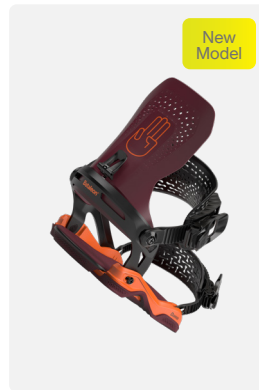

Bindings

Etna | Plum

S M/L