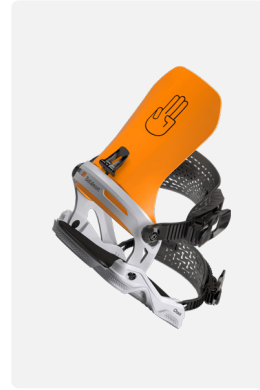

Blaster FW | Black

M/L L/XL

Chaos | Black

S M/L L/XL

Chaos | Black / Hazel

M/L L/XL

Chaos | Neon Orange / Gray

M/L L/XL