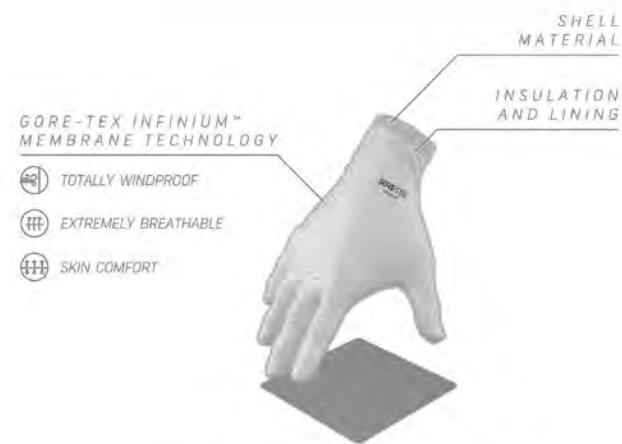

GORE-TEX INFINIUM™ WINDSTOPPER® GLOVES