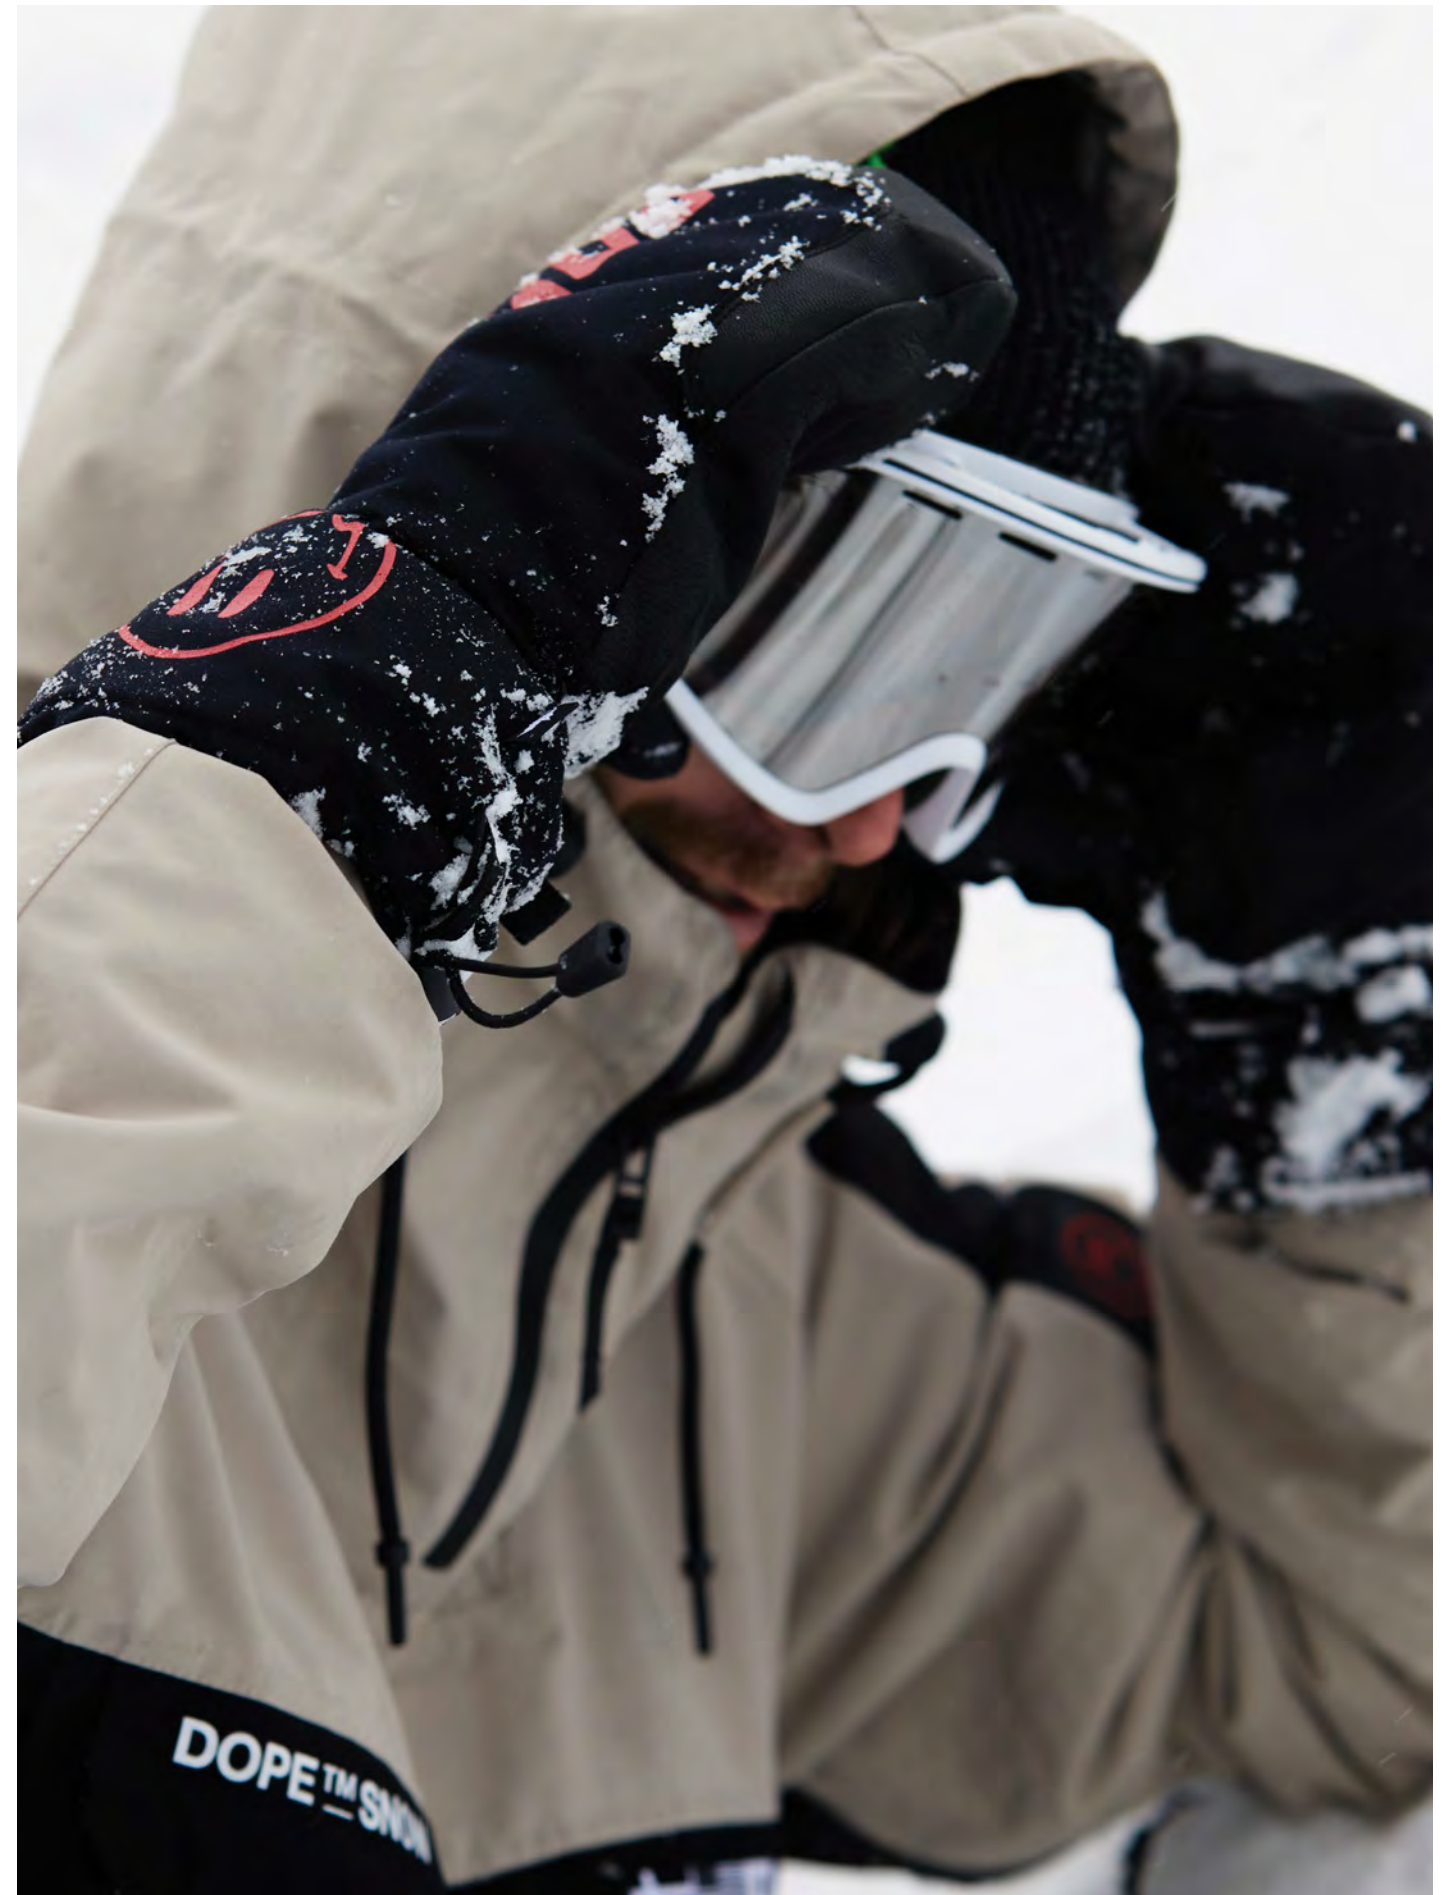

KB PRO MITT

KEVIN BACKSTROM IS A MAN OF INDIVIDUAL STYLE AND FINESSE AND HIS KB PRO MITT IS AS DISTINCTIVE AS HIS RIDING

MATERIALS

- Shell: Recycled Poly Ottoman W/DWR 15k/10k
- Palm: "Grade A" leather
- Insert: HIPORA® Waterproof Insert
- Lining: 220G Fleece / Premium anti-pill polyester microfleece
- Insulation: 3M™ Thinsulate™ 150C/100C
- Closure: Shock cord adjuster

FEATURES

- + Waterproof HIPORA® Insert
- + Buff thumb nose or goggle wipe
- + Wrist Leash included
- + Recycled Polyester shell
- + Under wrist cinch for stealth adjustment
- + Kevin Backstrom signature artwork

SIZE: S, M, L, XL

COLOR: SKU
BLACK: KGM-D-S-HIP-BK
BLACK OUT: KGM-E-S-HIP-B0
INDIA INK: KGM-E-S-HIP-II

COMMON FIT