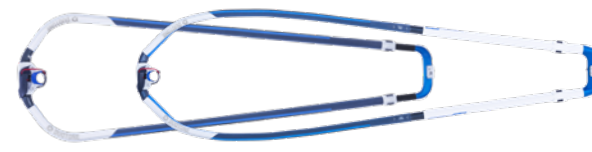

	NEW SCHOOL	SLALOM
LENGTH (CM)	140-190	190-250
WEIGHT (KG)	1.95	2.85
BOOM DIAMETER (MM)	27.5	30
ADAPTER INCL.	RDM	SDM

PLATINUM

14900-1404

KEY FEATURES

THE MOST USED BOOM AMONG PWA COMPETITORS!

- + Material: 100% T800 Carbon Prepreg + **SENTEX™** Resin
- + Front-end: **iFRONT 2.0**
- + Tail-end 140/150/160: **INSIDE GRIPPED TAIL** with **iTAIL WAVE FITTING**
- + Tail-end 170: **INSIDE TAIL** with **iTAIL RACE FITTING**
- + Tail-end 190/240: **OUTSIDE TAIL** with **iTAIL RACE FITTING**

	NEW SCHOOL		HYBRID	SLALOM				
LENGTH (CM)	MEGA SLIM 140-180	MEGA SLIM 150-200	140-190	150-200	160-220	170-230	190-250	240-290
WEIGHT (KG)	2.05	2.15	2.20	2.25	2.40	2.65	3.25	3.50
BOOM DIAMETER (MM)	24.0	24.0	27.5	27.5	28	28.5	30	30
ADAPTER INCL.	RDM	RDM	RDM	RDM	RDM+SDM	SDM	SDM	SDM