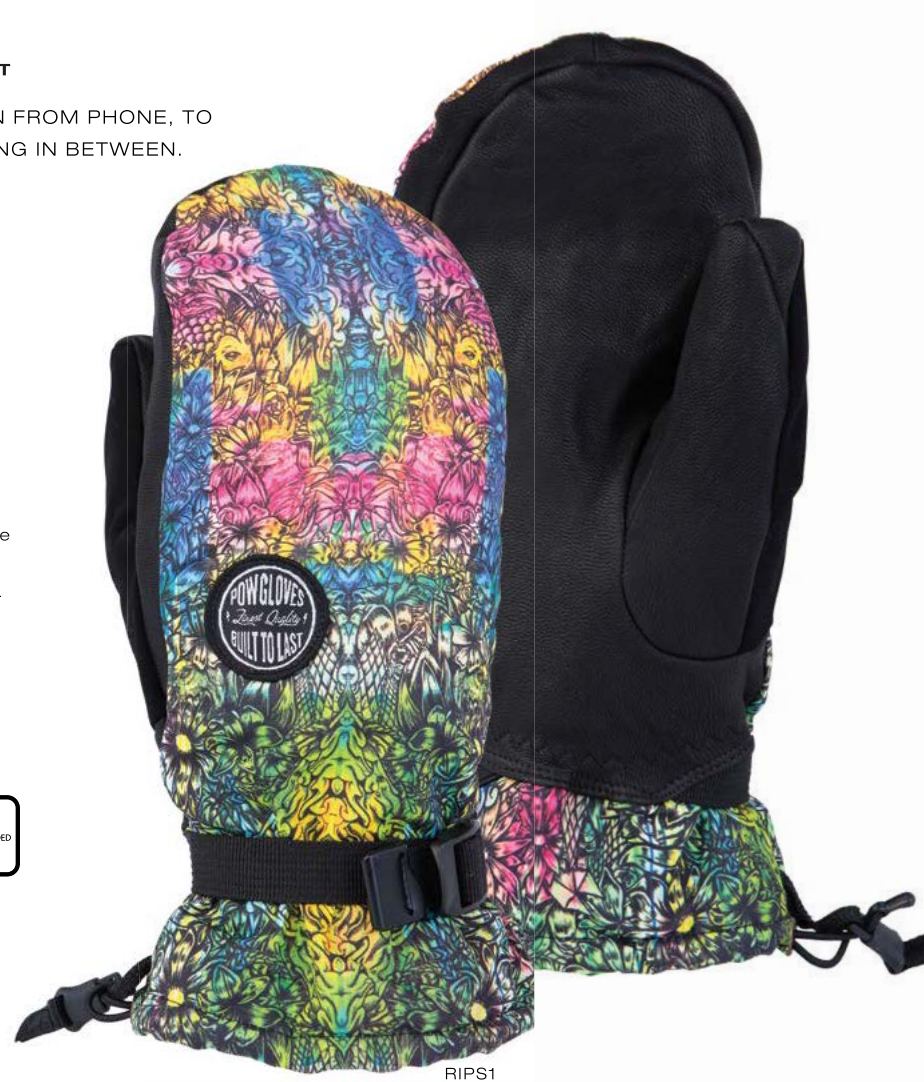

TALLAC MID MITT

THE ULTIMATE MITT FOR A QUICK TRANSITION FROM PHONE, TO BACKPACK, TO DROPPING IN, AND EVERYTHING IN BETWEEN.

MATERIALS

- Shell: 100D 4-Way Spandex w/ PU Laminate
- Palm: "Grade A" leather
- Insert: HIPORA® Waterproof Insert
- Lining: Premium anti-pill polyester Microfleece
- Insulation: 4oz PrimaLoft® Gold
- Closure: Shock cord adjuster

FEATURES

- + Waterproof HIPORA® Insert
- + Buff thumb and squeegee to wipe your nose or goggle
- + Wrist Leash included
- + Removable fleece and Softshell® quilted liner trigger W/ Touch-Enabled Amara index finger

SIZE:
XS, S, M, L, XL, XXL

COLOR: SKU
BLACK: TLM-C-S-HIP-BK
RIPS: TLM-D-S-HIP-RI

RIPS1

Rips1, is a talented Swiss artist and illustrator whose artistic portfolio includes murals, paintings as well as digital works. An important source of inspiration to his work has been his extensive travels abroad and to be able to leave some of his artwork at places he visits.

BRIER SOCK MITT

FROM POWDER TURNS TO PARK RUNS AND ALL THE WAY HOME, THIS MITT HAS YOU COVERED.

MATERIALS

- Shell: Poly dobby weft stretch W/DWR 15k/10k
- Palm: "Grade A" leather
- Insert: HIPORA® Waterproof Insert
- Lining: Premium anti-pill polyester Microfleece
- Insulation: 3M™ Thinsulate™ 150C/100C
- Closure: Rib Knit Cuff

FEATURES

- + Waterproof HIPORA® Insert
- + Corduroy shell fabric feel
- + Wrist Leash included
- + Easy on/off

SIZE:
S, M, L, XL

COLOR: SKU
BLACK: BRM-D-S-HIP-BK
CURRY: BRM-D-S-HIP-CY
ROSE: BRM-D-S-HIP-RO