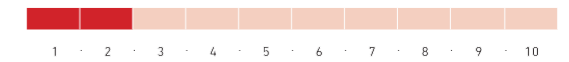

AVAILABLE SIZES: 20.0-33.0

FLEX RATE: