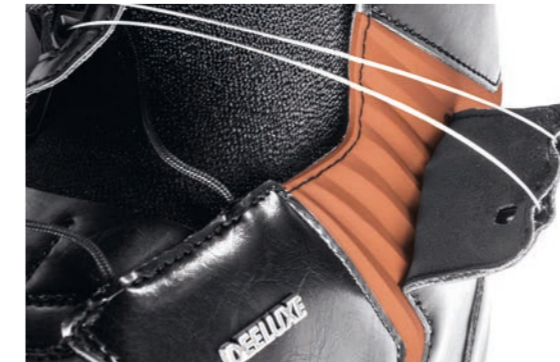

CARVE FLEX

Additional reinforcements in the ankle area stiffen the boot's flex, making it ideal for progressive freestyle and powerful carving.