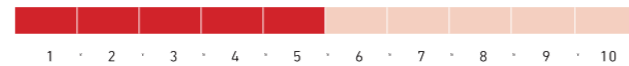

FLEX RATE

This system evaluates a boot's flex—the higher the number, the stiffer the boot.

BACKBONE

This reinforced panel cradles the back of the boot to maximize durability and enhance response.