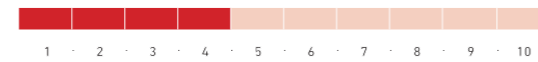

# Alpha Boa C3 R —black

ITEM-NR. 571885-1000/9110

RENTAL LINER:

AVAILABLE SIZES: 22.0-33.0

FLEX RATE: