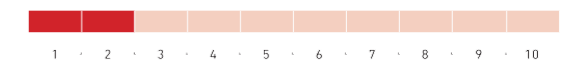

# Omega Lace R —black

ITEM-NR. 571385-1000/9110

RENTAL LINER:

AVAILABLE SIZES: 20.0-33.0

FLEX RATE:

softboots.unisex.

rental series.