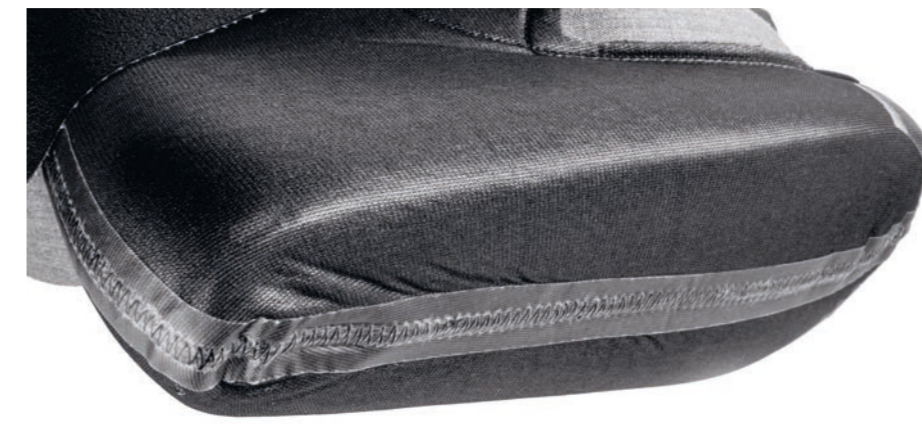

Featured on Brainchild.

**XLS**  
For enhanced comfort and longer strides when skinning, this system extends the range of motion available at the rear of the boot.

**THERMO BLOCK**  
Like a space blanket for your feet, this reflective insert maximizes warmth.