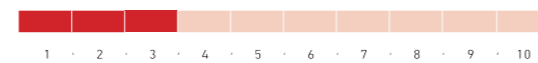

# Delta Boa R —black

ITEM-NR. 571185-1000/9110

RENTAL LINER:

AVAILABLE SIZES: 23.0-33.0

FLEX RATE: